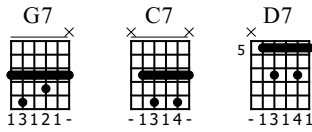

# The T-Bone Jump - Chorus 1 Only

Blues Bradford

Music by Dave 'Blues' Bradford

Standard tuning

♩ = 150

E-Gt

*mf*

G7