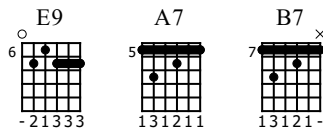

Freddie's Shuffle - Chorus 1 Only

Dave Bradford

Music by Dave Bradford

Standard tuning

♩ = 120

E-Gt

mf