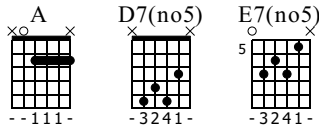

Eric's Blues - Rhythm Guitar

Dave "Blues" Bradford

Standard tuning

$\text{♩} = 110$

E-Gt

A

mf

D7(no5)